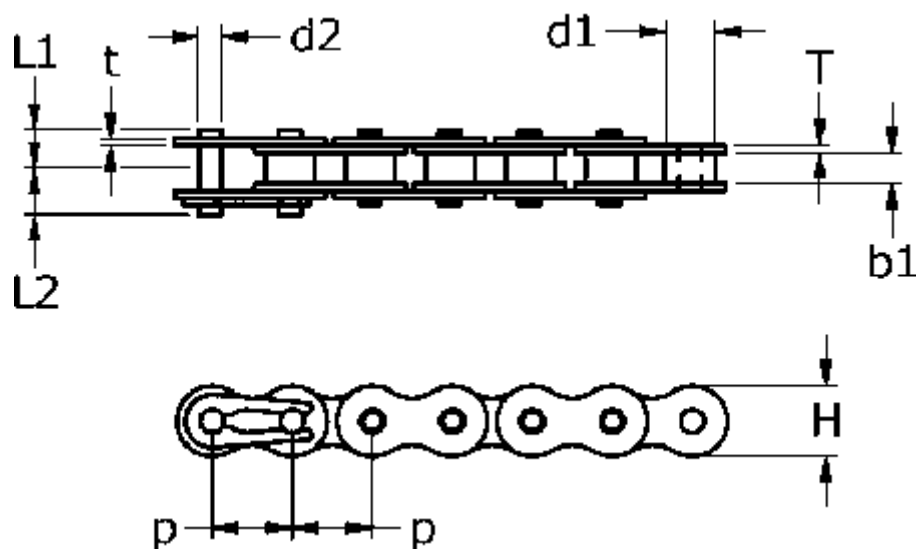

Article number: 613104013

Description: Tsubaki Heavy Duty 100 HT-1 Simplex rollerchain  
Heavy Duty

Note: Heavy Duty 100 HT-1

## Measures

|                |         |
|----------------|---------|
| b1             | = 19.05 |
| Breaking power | = 124kN |
| d1             | = 19.05 |
| d2             | = 9.54  |
| H              | = 30.1  |
| L1             | = 21.8  |
| L2             | = 24.5  |
| P              | = 31.75 |

|         |
|---------|
| T = 4.8 |
| t = 4.8 |